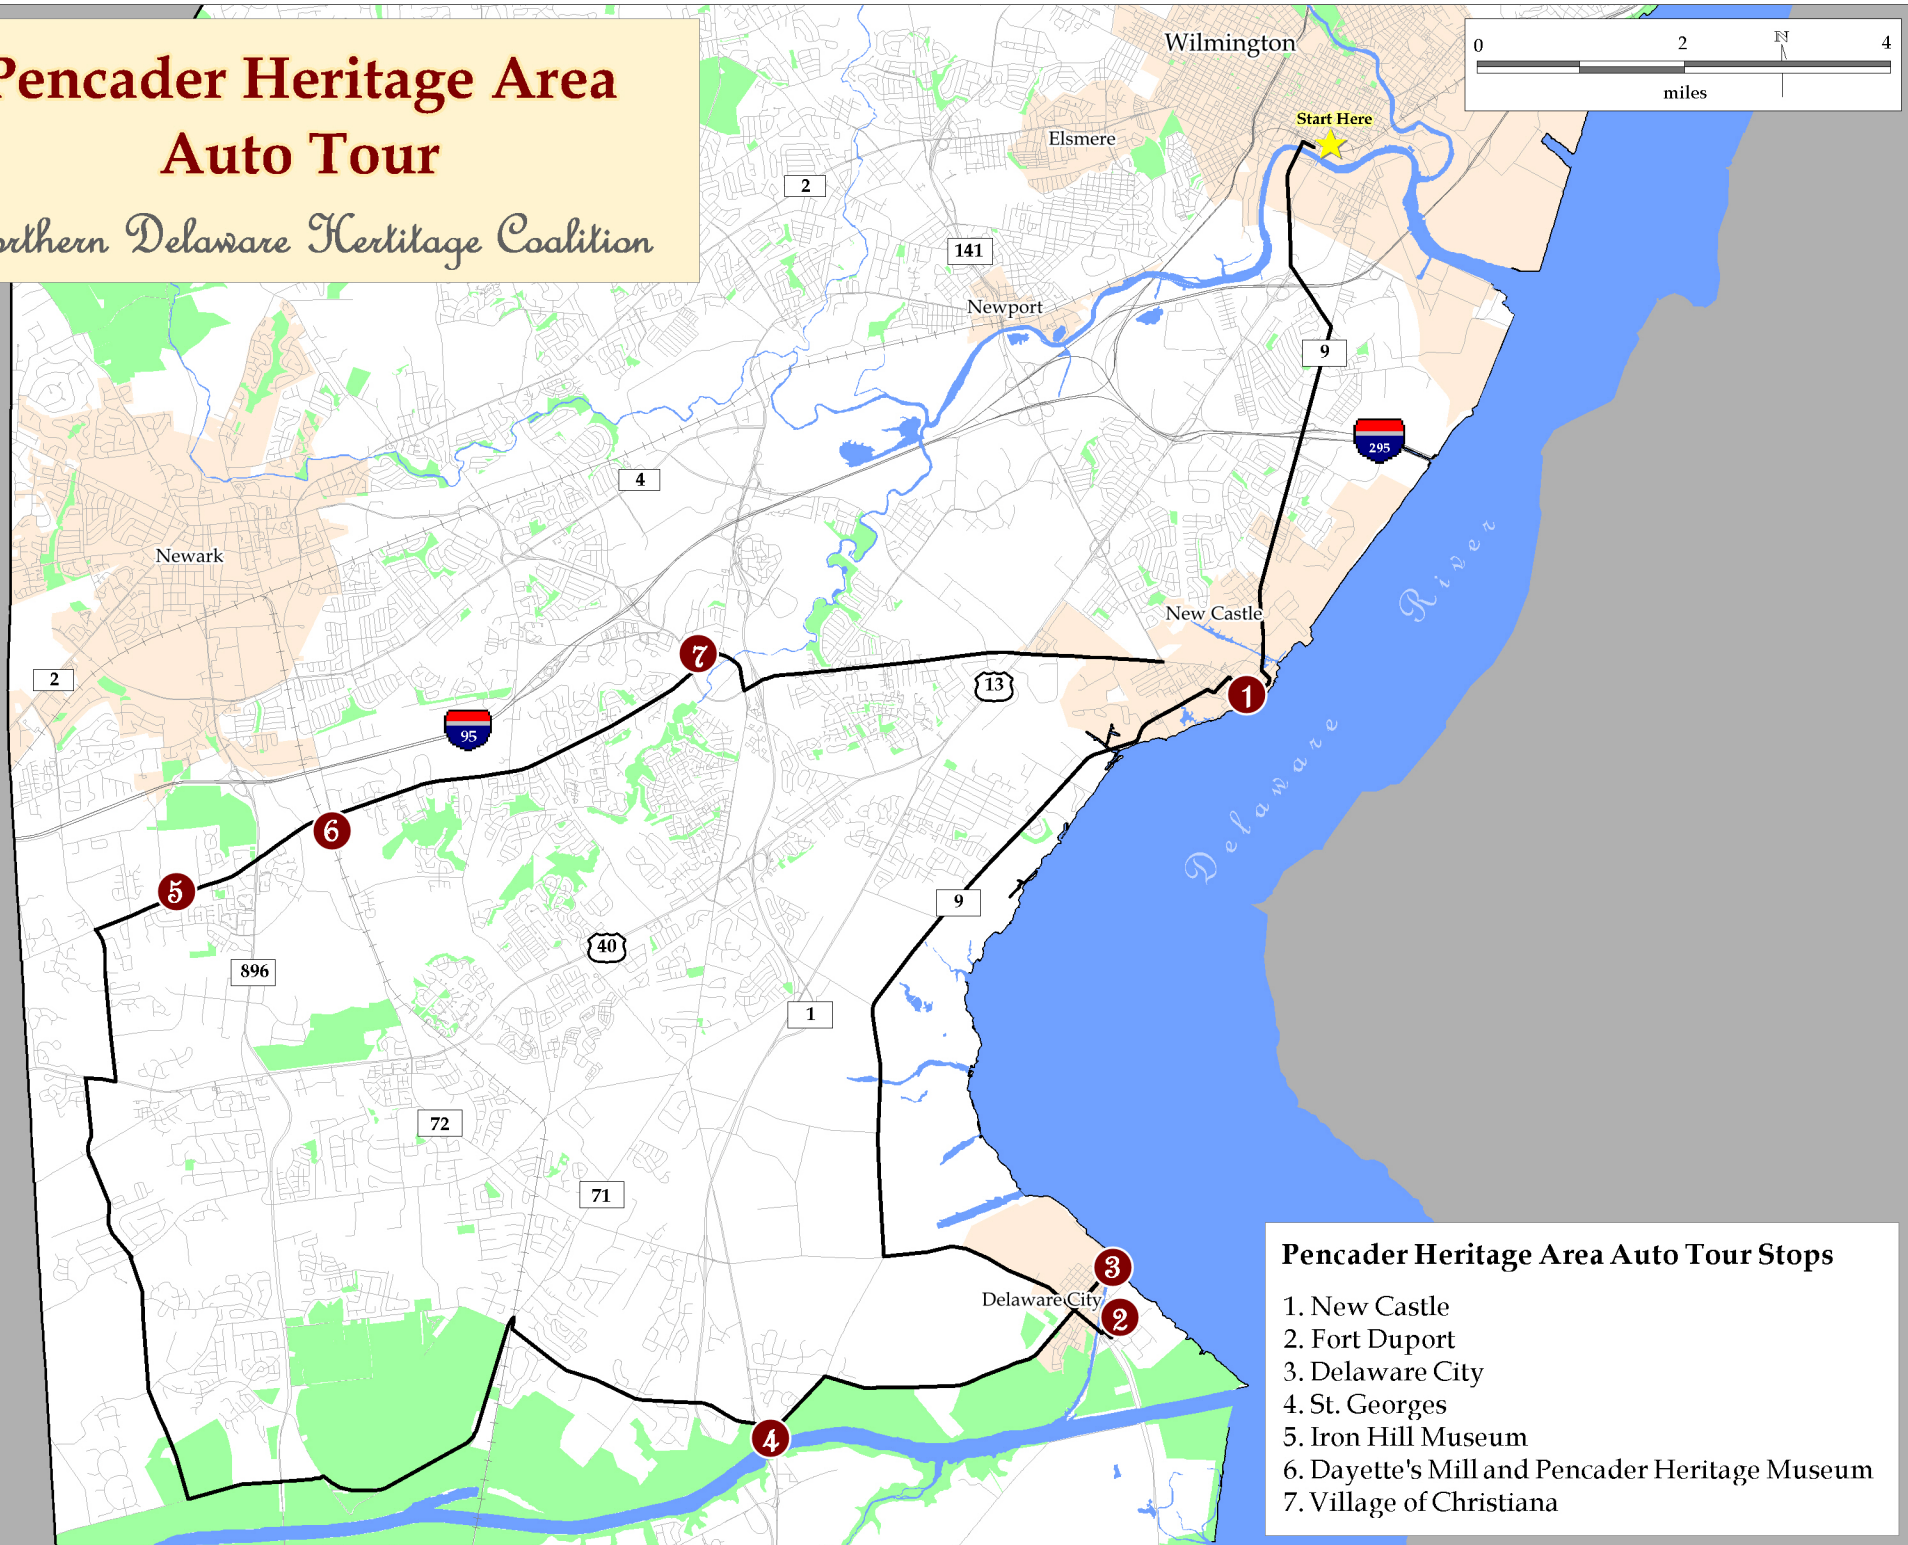

Pencader Heritage Area Auto Tour

Northern Delaware Heritage Coalition

Pencader Heritage Area Auto Tour Stops

1. New Castle
2. Fort Duport
3. Delaware City
4. St. Georges
5. Iron Hill Museum
6. Dayette's Mill and Pencader Heritage Museum
7. Village of Christiana