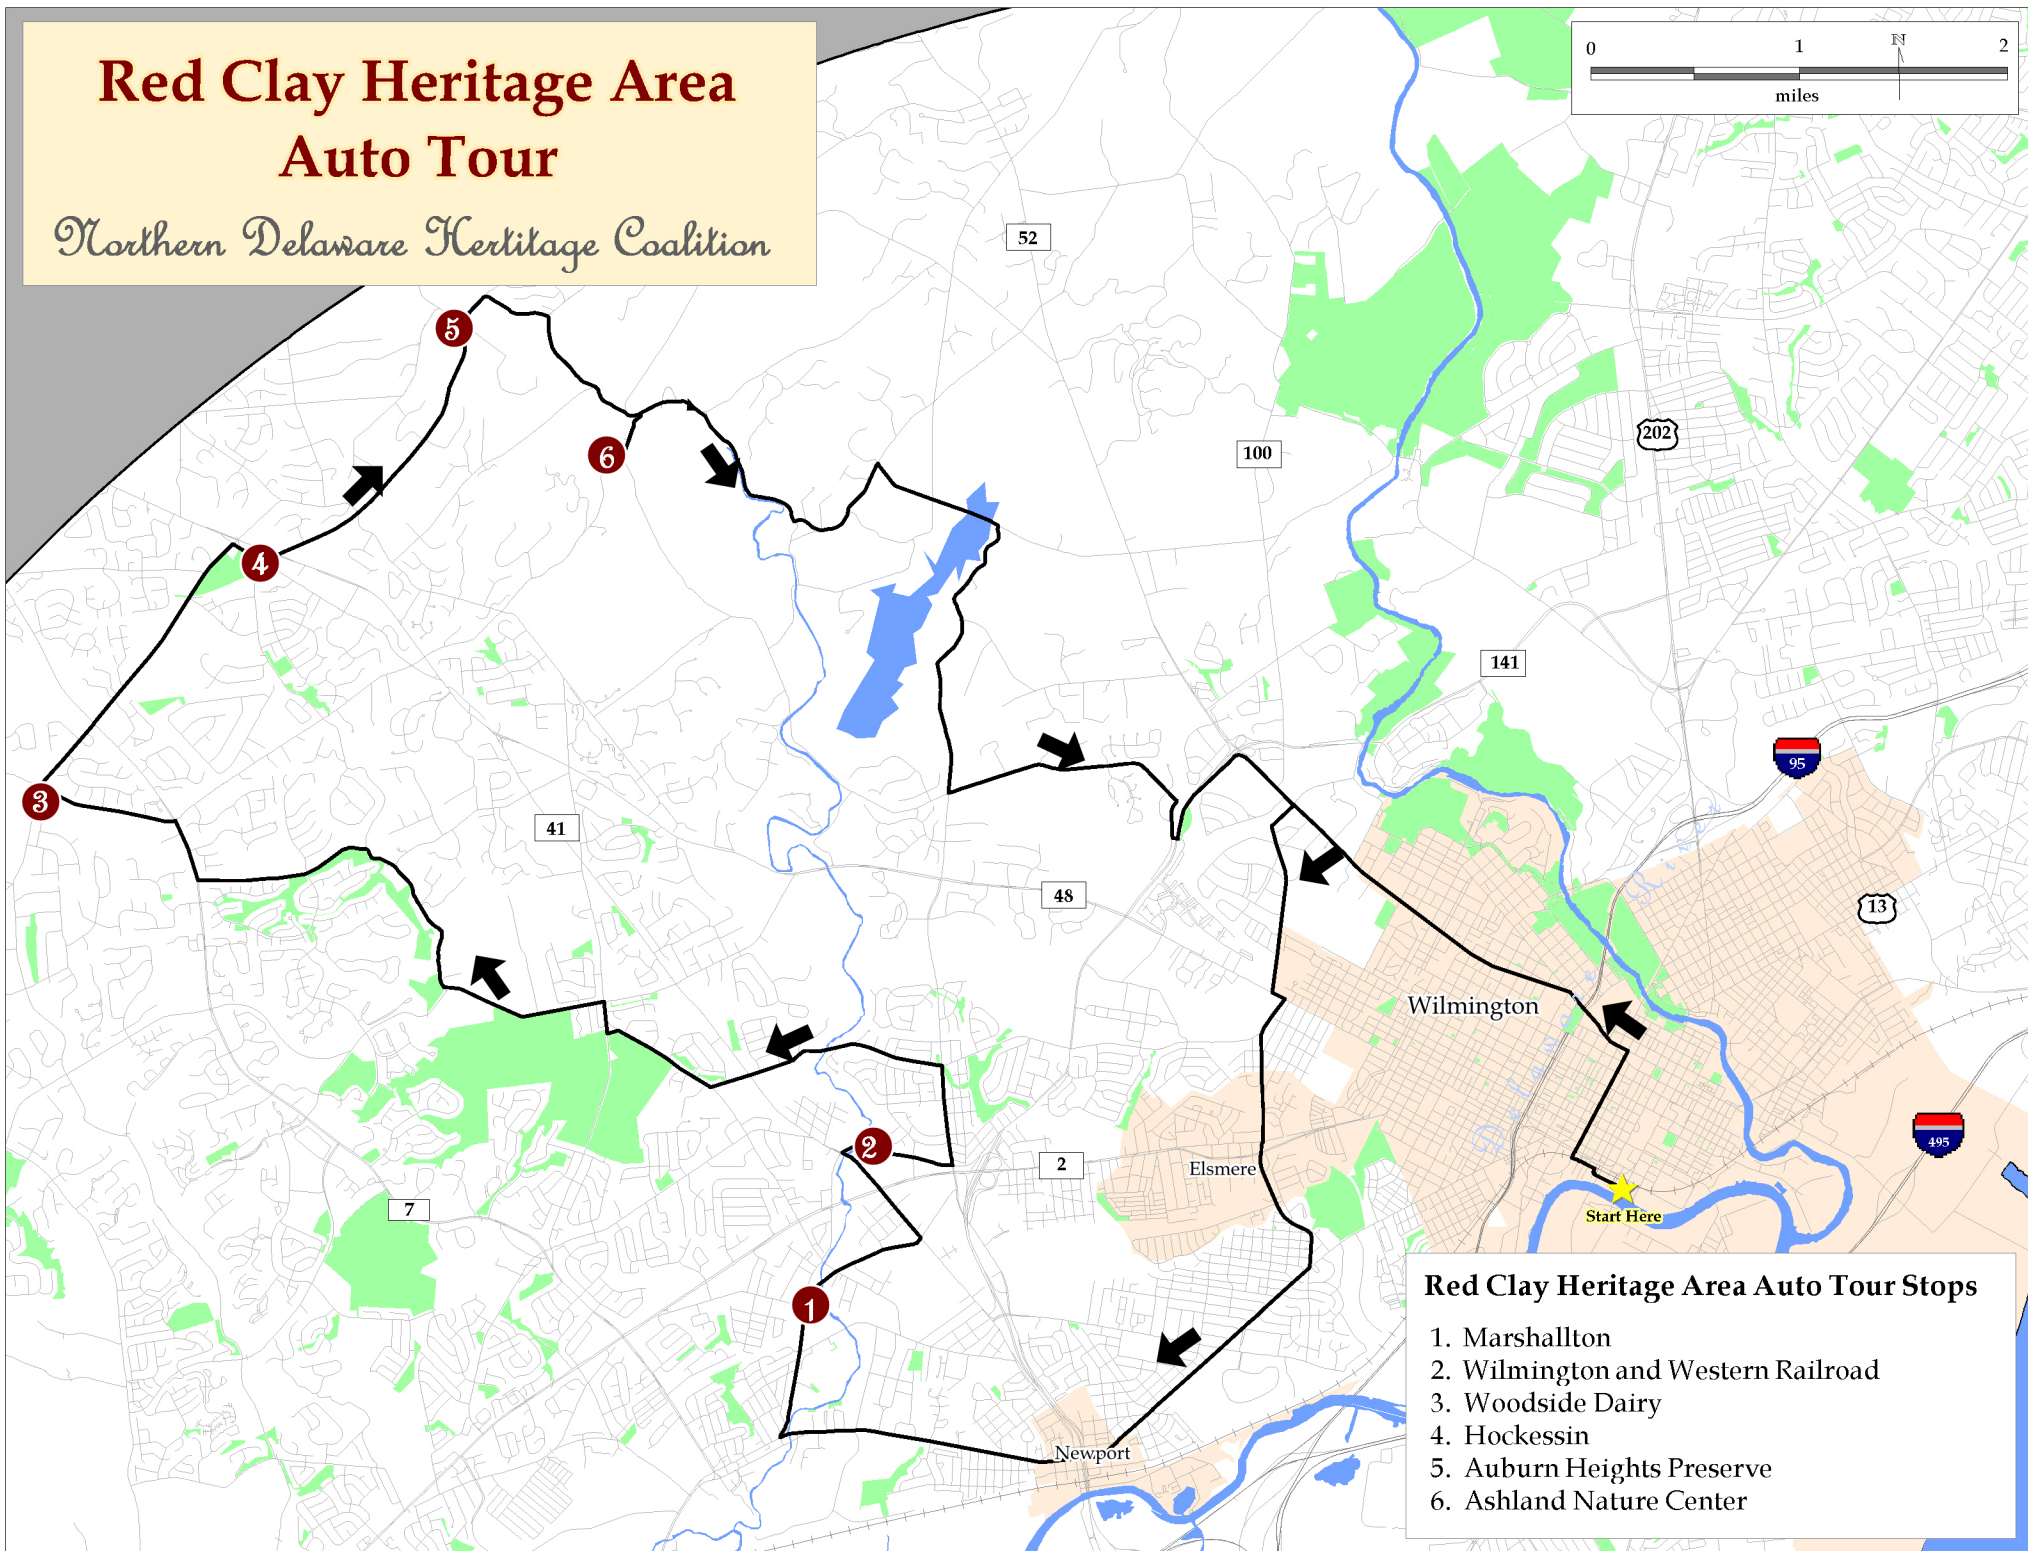

Red Clay Heritage Area Auto Tour

Northern Delaware Heritage Coalition

Red Clay Heritage Area Auto Tour Stops

1. Marshallton
2. Wilmington and Western Railroad
3. Woodside Dairy
4. Hockessin
5. Auburn Heights Preserve
6. Ashland Nature Center