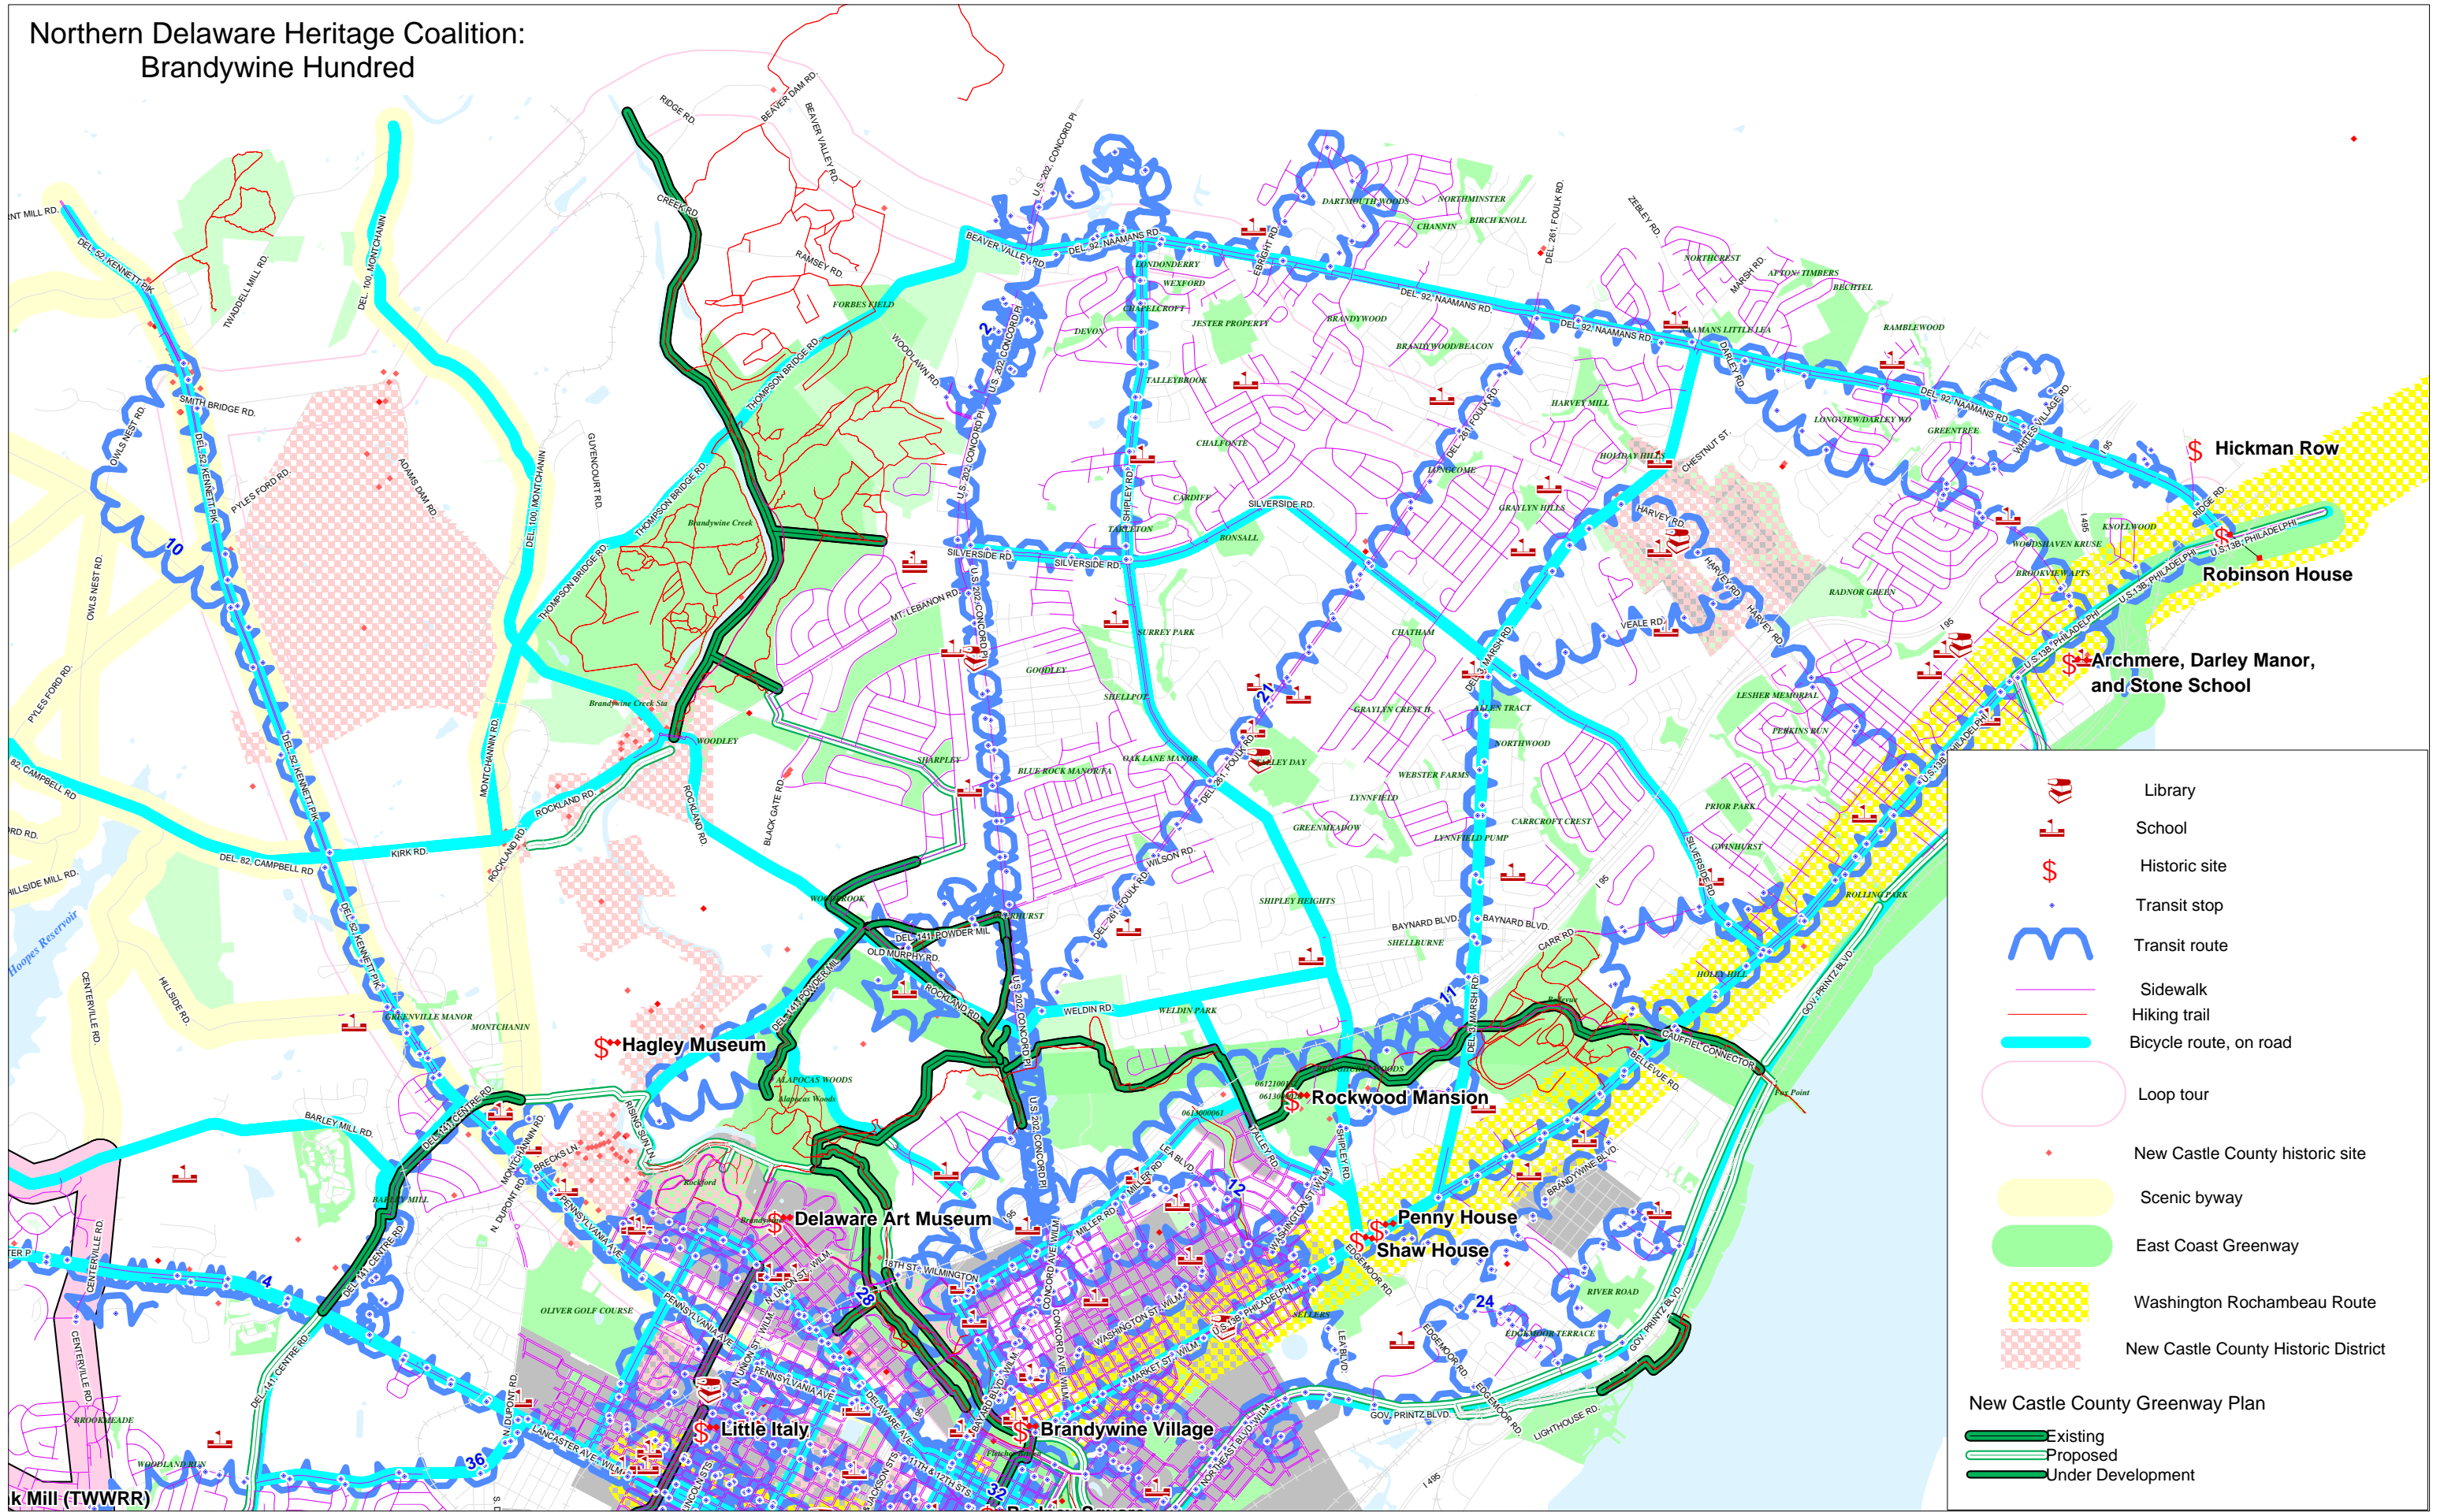

Northern Delaware Heritage Coalition: Brandywine Hundred

	Library
	School
	Historic site
	Transit stop
	Transit route
	Sidewalk
	Hiking trail
	Bicycle route, on road
	Loop tour
	New Castle County historic site
	Scenic byway
	East Coast Greenway
	Washington Rochambeau Route
	New Castle County Historic District

New Castle County Greenway Plan

-
-
-

1000 Mill (TWWRR)