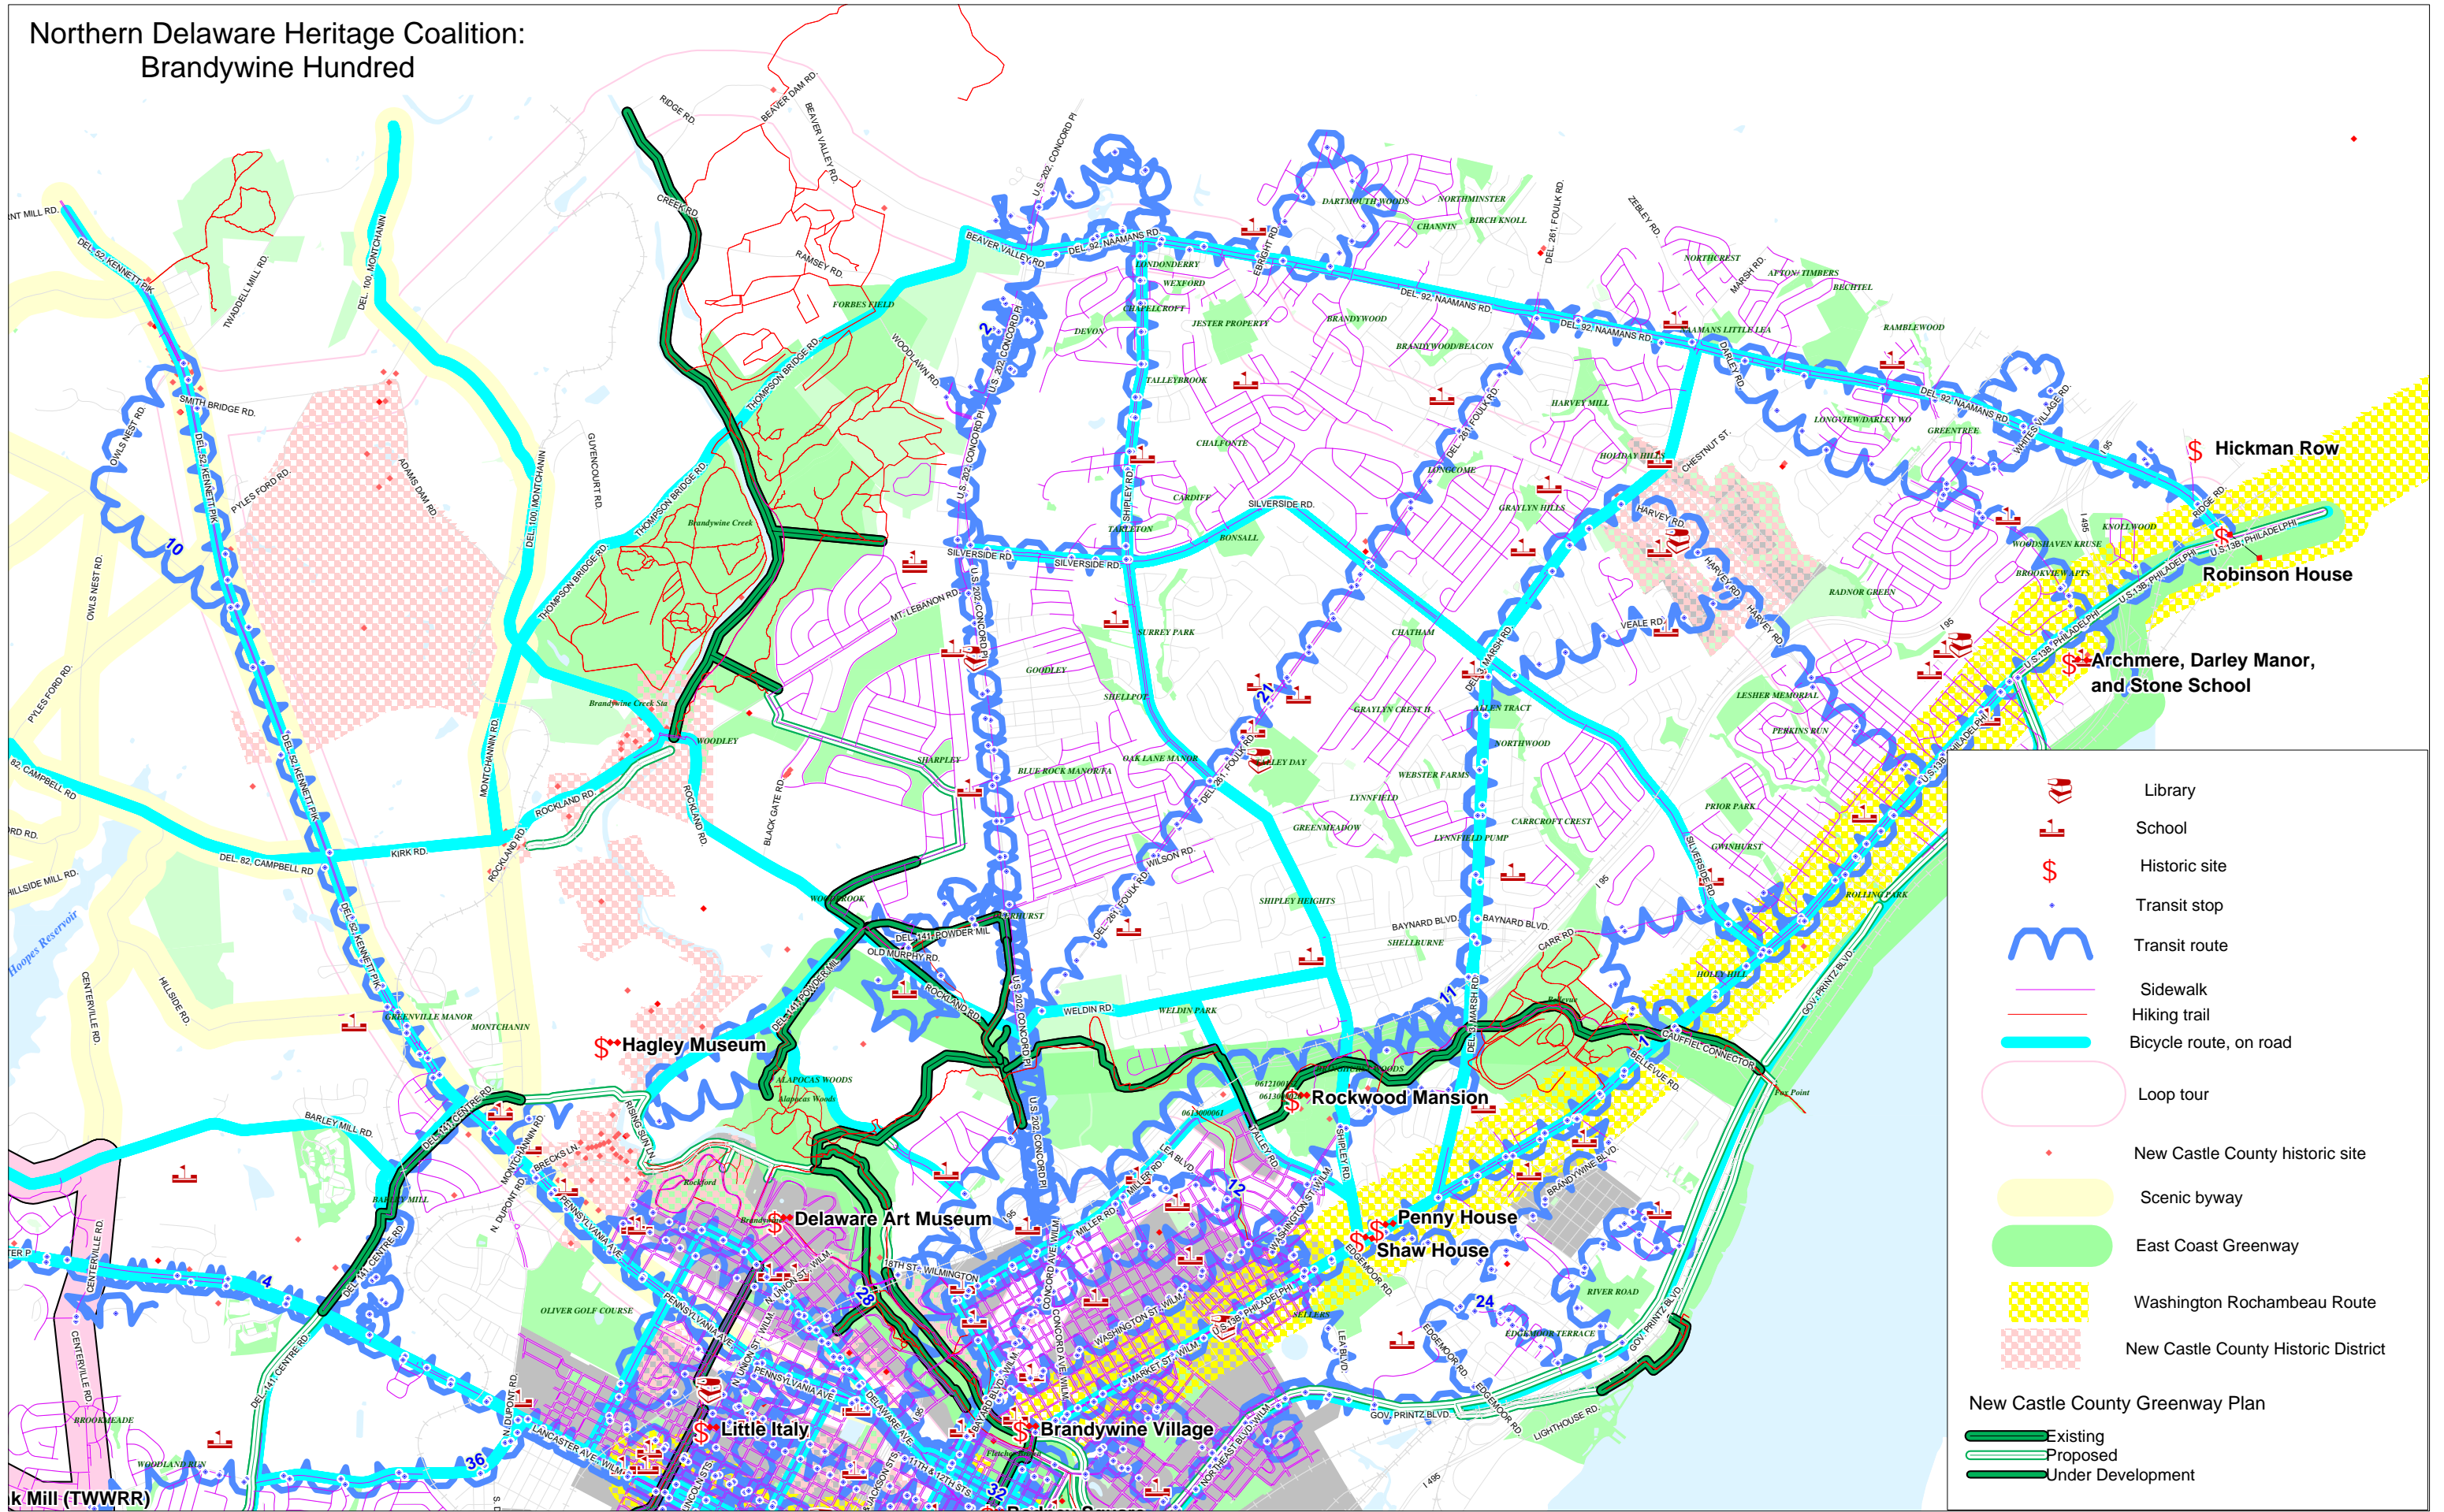

# Northern Delaware Heritage Coalition: Brandywine Hundred

-  Library
  -  School
  -  Historic site
  -  Transit stop
  -  Transit route
  -  Sidewalk
  -  Hiking trail
  -  Bicycle route, on road
  -  Loop tour
  -  New Castle County historic site
  -  Scenic byway
  -  East Coast Greenway
  -  Washington Rochambeau Route
  -  New Castle County Historic District
- New Castle County Greenway Plan**
-  Existing
  -  Proposed
  -  Under Development