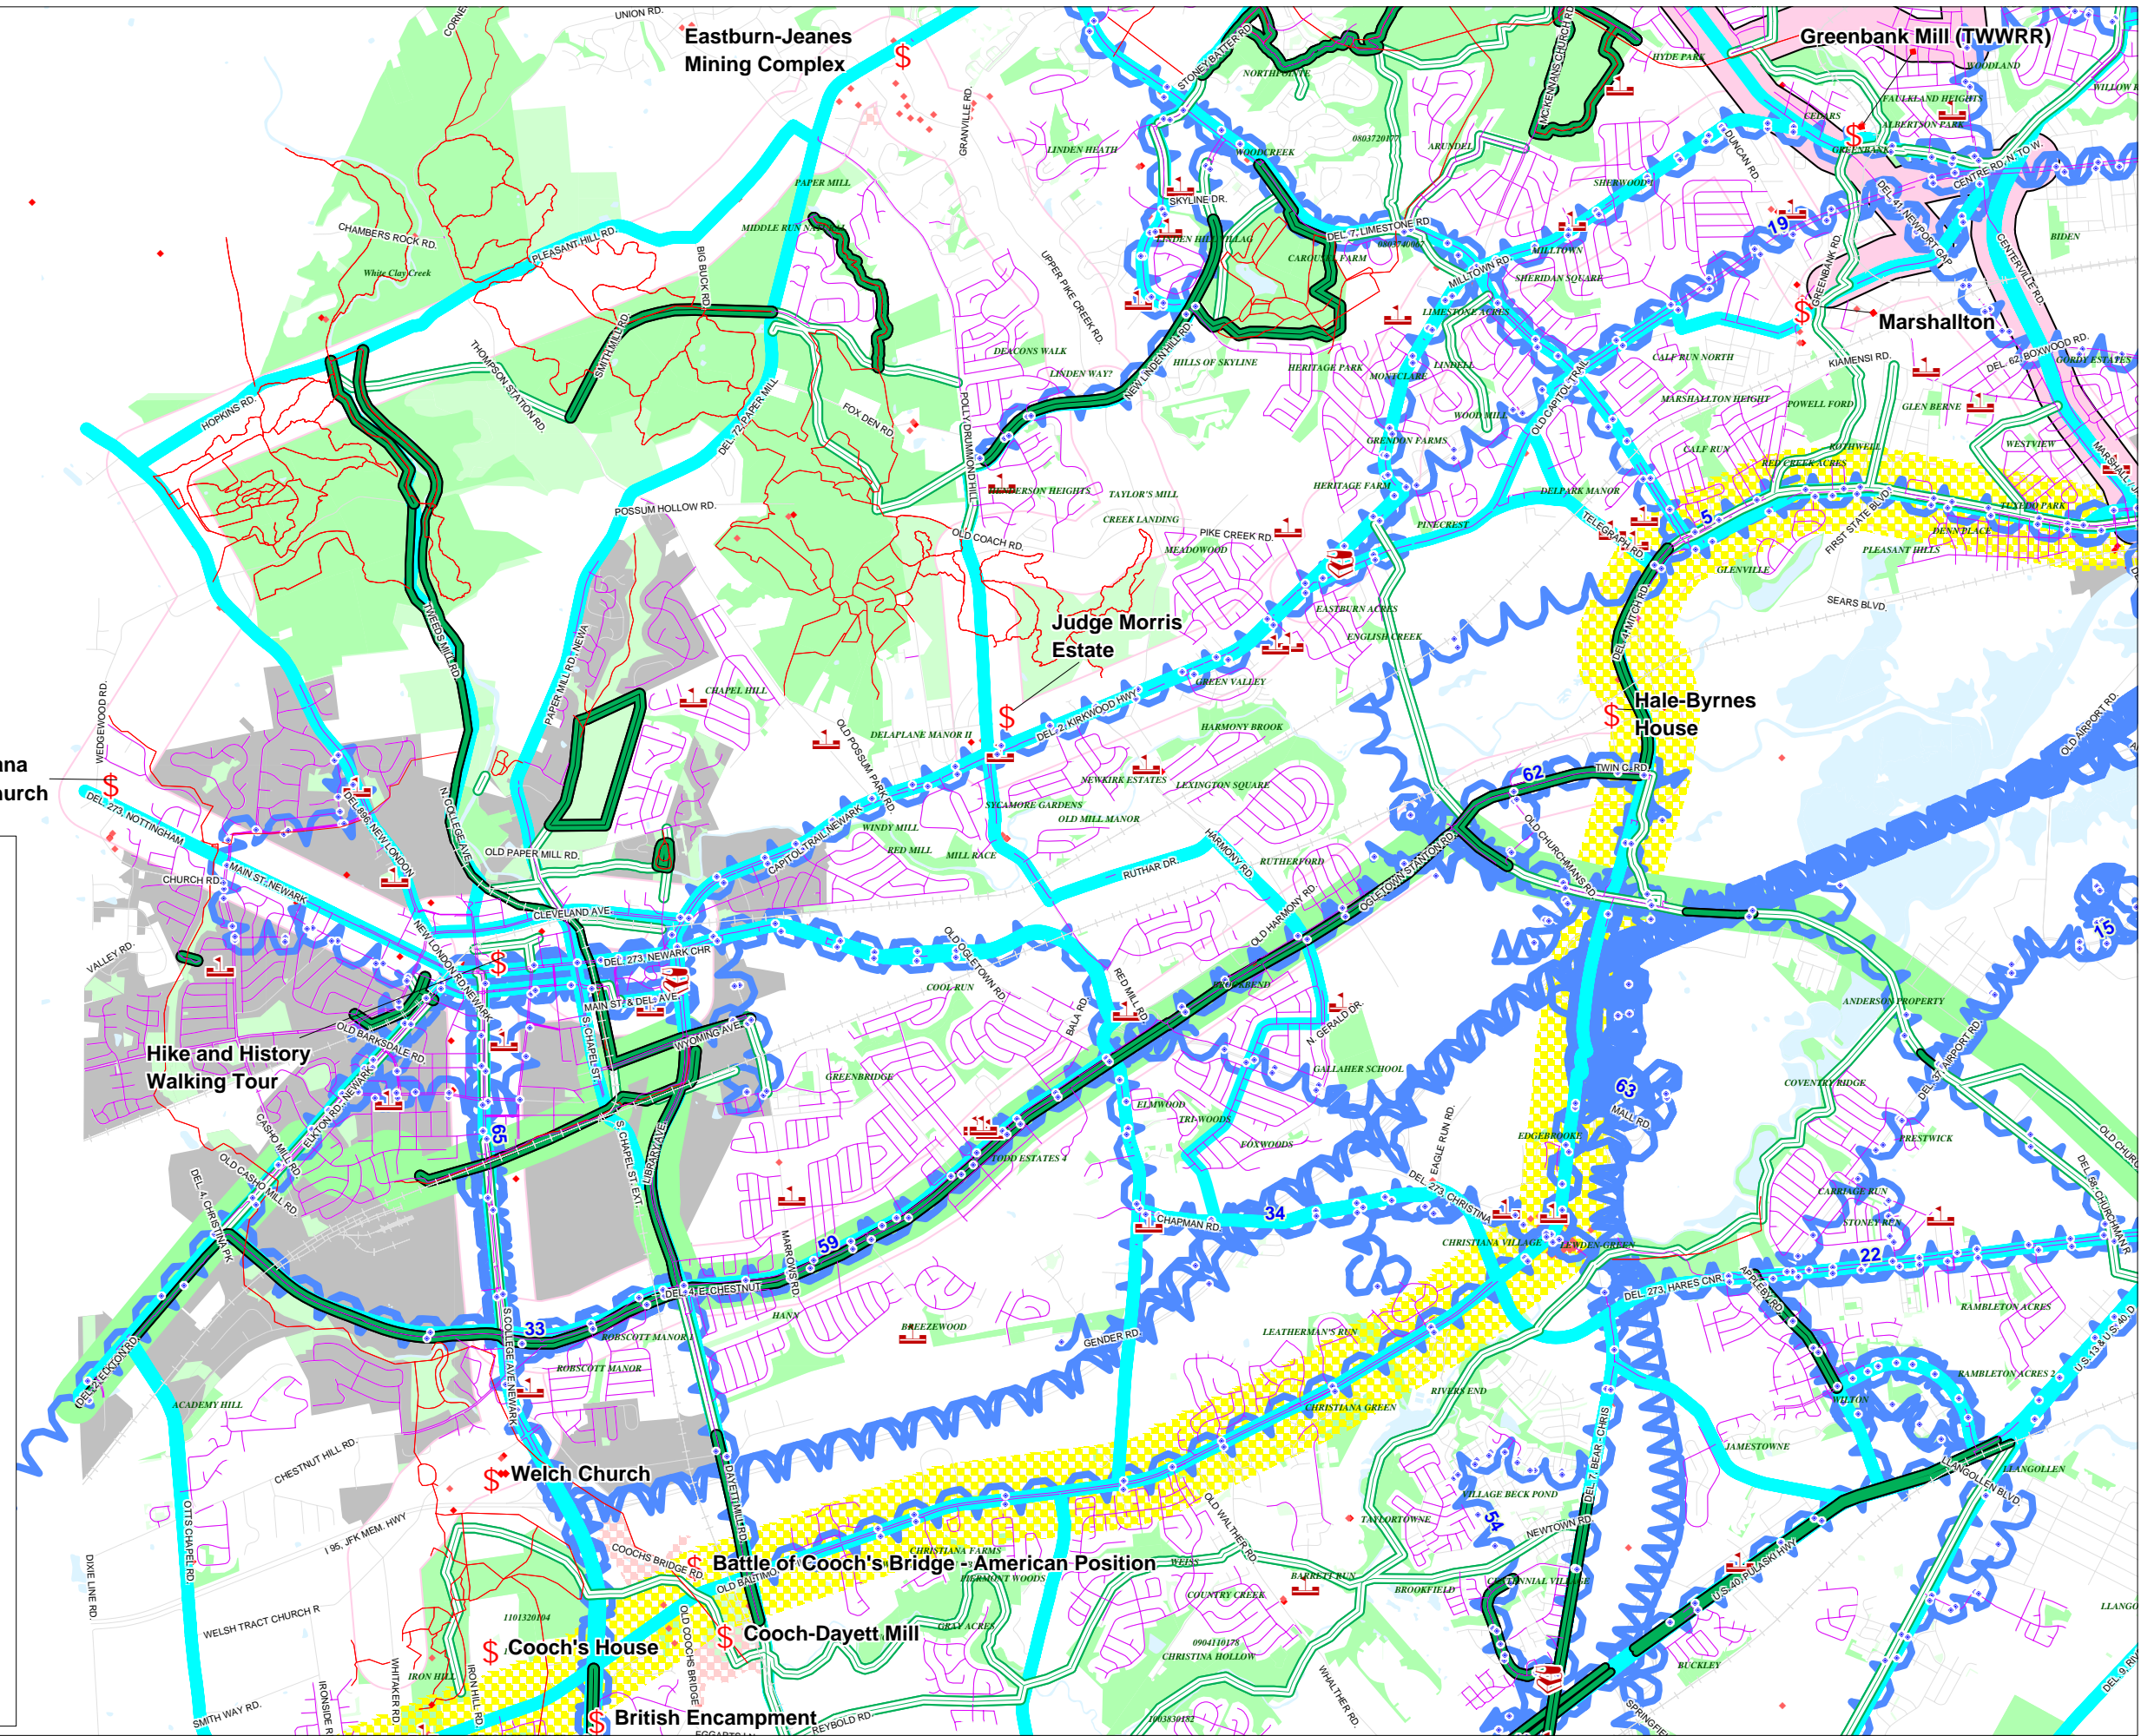

Northern Delaware Heritage Coalition: Newark

Head of Christiana
Presbyterian Church

Hike and History
Walking Tour

Welch Church

Battle of Cooch's Bridge - American Position

Cooch's House

Cooch-Dayett Mill

British Encampment

Eastburn-Jeanes
Mining Complex

Judge Morris
Estate

Hale-Byrnes
House

Greenbank Mill (TWWRR)

Marshallton

-  Library
-  School
-  Historic site
-  Transit stop
-  Transit route
-  Sidewalk
-  Hiking trail
-  Bicycle route, on road
-  Loop tour
-  New Castle County historic site
-  Scenic byway
-  East Coast Greenway
-  Washington Rochambeau Route
-  New Castle County Historic District

New Castle County Greenway Plan

-  Existing
-  Proposed
-  Under Development