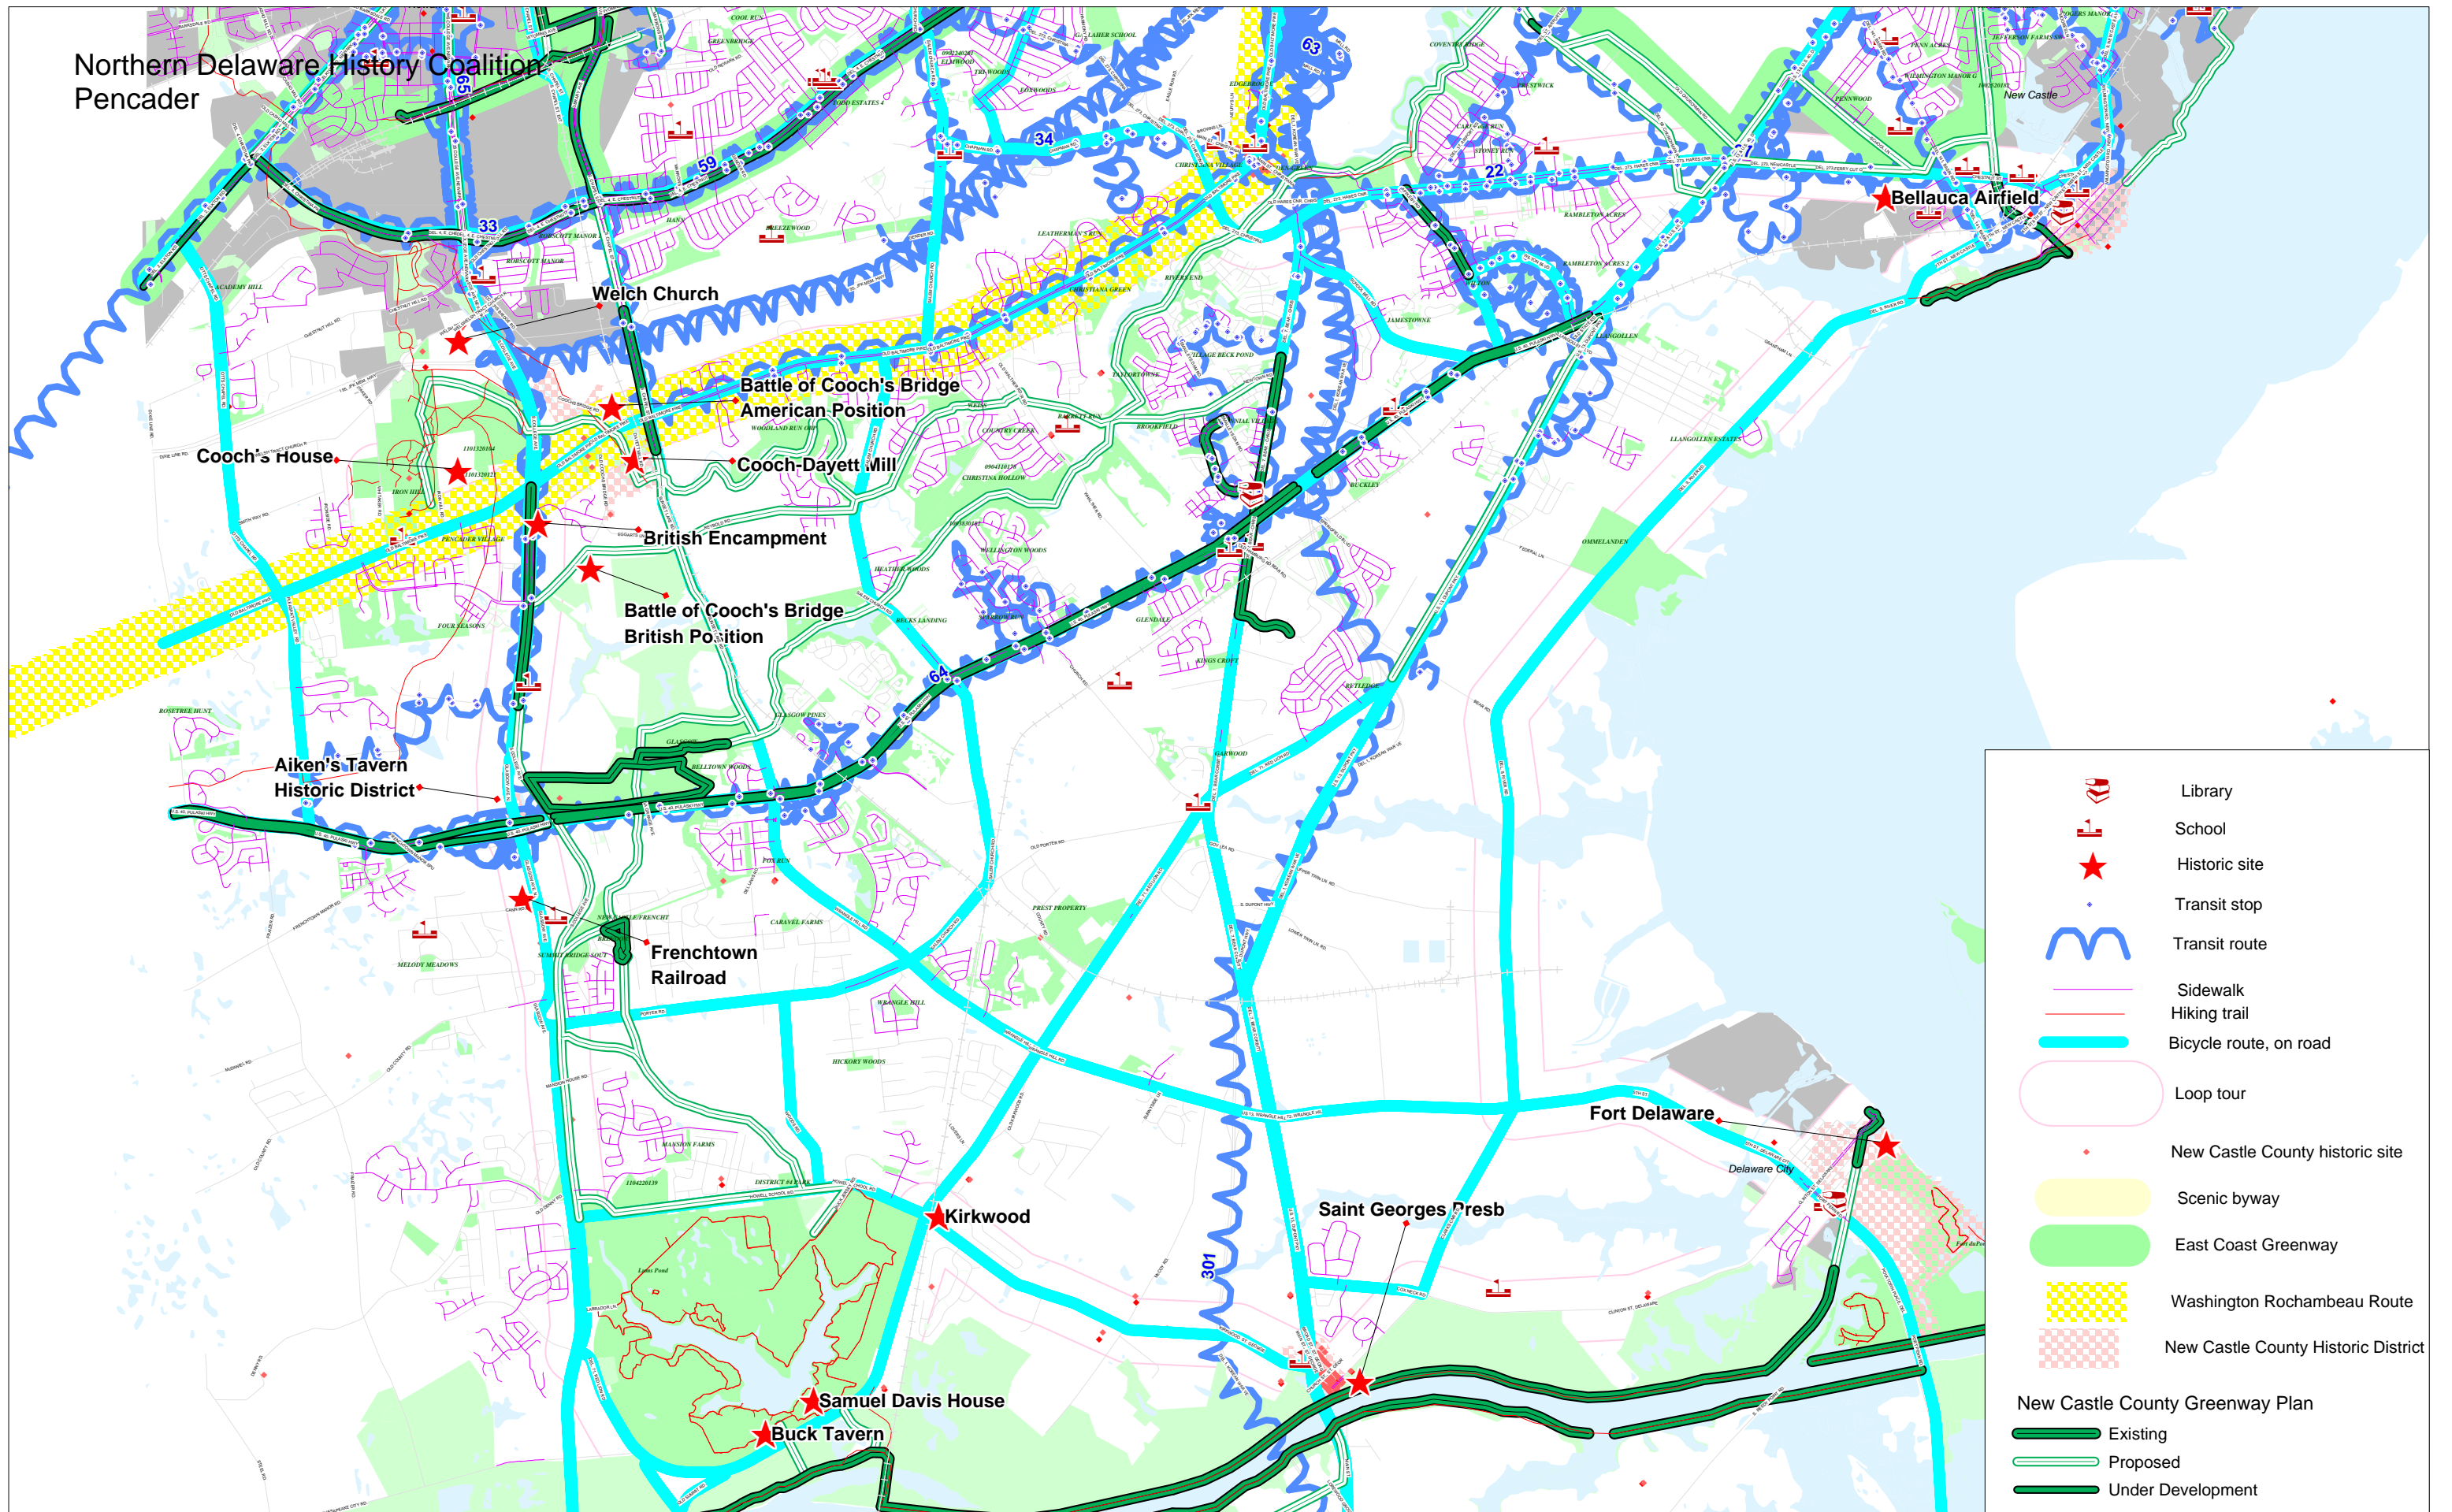

Northern Delaware History Coalition
Pencader

-  Library
 -  School
 -  Historic site
 -  Transit stop
 -  Transit route
 -  Sidewalk
 -  Hiking trail
 -  Bicycle route, on road
 -  Loop tour
 -  New Castle County historic site
 -  Scenic byway
 -  East Coast Greenway
 -  Washington Rochambeau Route
 -  New Castle County Historic District
- New Castle County Greenway Plan**
-  Existing
 -  Proposed
 -  Under Development