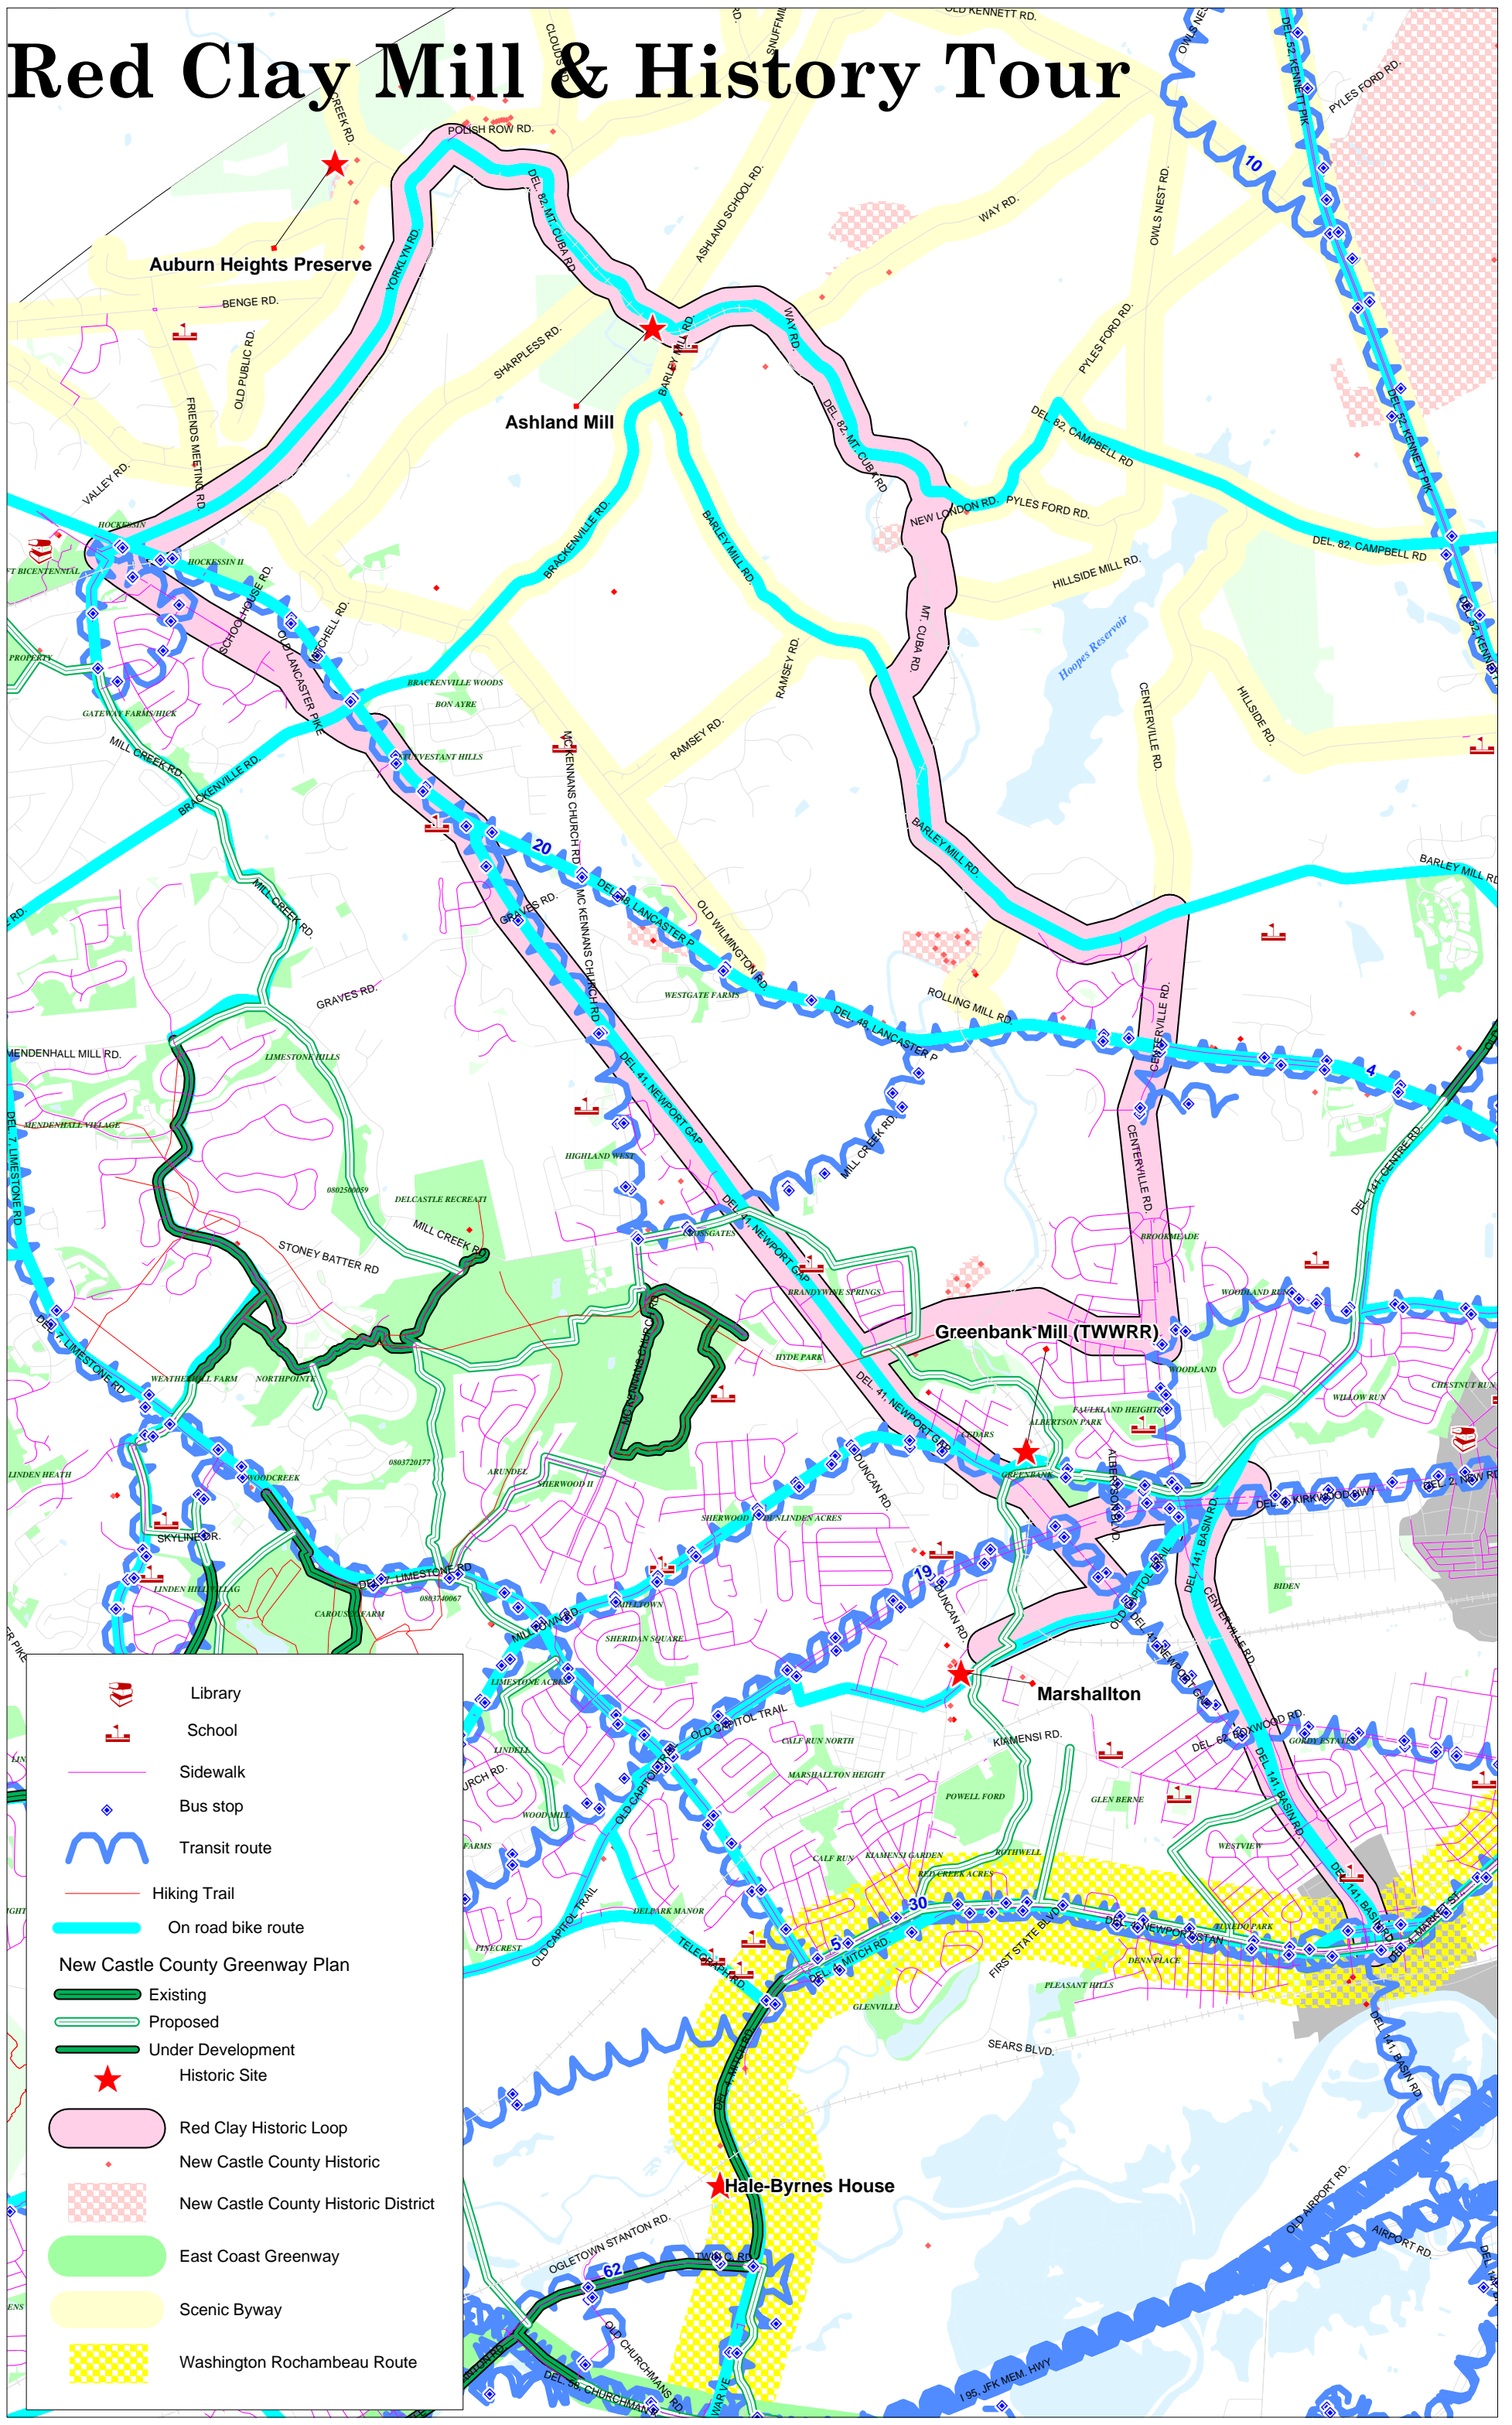

Red Clay Mill & History Tour

| | |
|--|-------------------------------------|
| | Library |
| | School |
| | Sidewalk |
| | Bus stop |
| | Transit route |
| | Hiking Trail |
| | On road bike route |
| New Castle County Greenway Plan | |
| | Existing |
| | Proposed |
| | Under Development |
| | Historic Site |
| | Red Clay Historic Loop |
| | New Castle County Historic |
| | New Castle County Historic District |
| | East Coast Greenway |
| | Scenic Byway |
| | Washington Rochambeau Route |