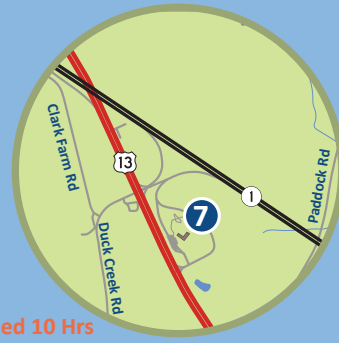

**North Middletown Park & Ride (US 301)**  
Connector Rd  
North Middletown, DE  
39.4854, -75.7227

**Odessa Park & Ride (DE 299 & DE 1)**  
Middletown, DE 19709  
39.4547, -75.6784

**Townsend Park & Ride**  
Pine Tree Rd  
Townsend, DE 19734  
39.4072, -75.6620

**Smyrna Rest Area\***  
5500 Dupont Pkwy  
Smyrna, DE 19977  
39.3228, -75.6177

\*Truck Parking Not To Exceed 10 Hrs

**Biden Welcome Center**  
530 JFK Memorial Hwy  
Newark, DE 19702  
39.6604, -75.6938

**Dover DMV Large Truck Parking Lot**  
303 Transportation Cir  
Dover, DE 19901  
39.1485, -75.5078

**Frederica Park & Ride\***  
77 Milford Neck Road  
Milford, DE 19963  
38.9908, -75.4474

\*Truck Parking Not To Exceed 10 Hrs

Scan for Map 

**K** **Oasis Travel Plaza**  
 30759 Sussex Hwy  
 Laurel, DE 19956  
 38.5605, -75.5587

Scan for Map 