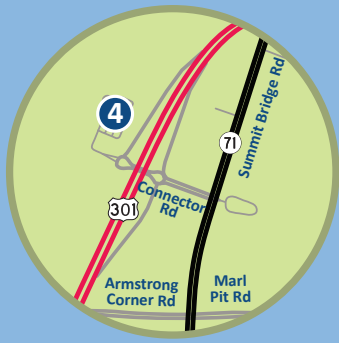

# DELDOT TRUCK PARKING LOCATIONS

- Newark
- New Castle
- North Middletown
- Odessa
- Townsend
- Smyrna
- Dover
- Frederica

**DE 273 and DE 7 Park & Ride**  
Newark, DE 19702  
39.6612, -75.6544

**Tybouts Corner Park & Ride**  
784 Hamburg Rd  
New Castle, DE 19720  
39.6190, -75.6402

**North Middletown Park & Ride (US 301)**  
Connector Rd  
North Middletown, DE  
39.4854, -75.7227

**Odessa Park & Ride (DE 299 & DE 1)**  
Middletown, DE 19709  
39.4547, -75.6784

**Townsend Park & Ride**  
Pine Tree Rd  
Townsend, DE 19734  
39.4072, -75.6620

**Smyrna Rest Area\***  
5500 Dupont Pkwy  
Smyrna, DE 19977  
39.3228, -75.6177

\*Truck Parking Not To Exceed 10 Hrs

**Biden Welcome Center**  
530 JFK Memorial Hwy  
Newark, DE 19702  
39.6604, -75.6938

Scan for Map 

**K** **Oasis Travel Plaza**  
 30759 Sussex Hwy  
 Laurel, DE 19956  
 38.5605, -75.5587

Scan for Map 